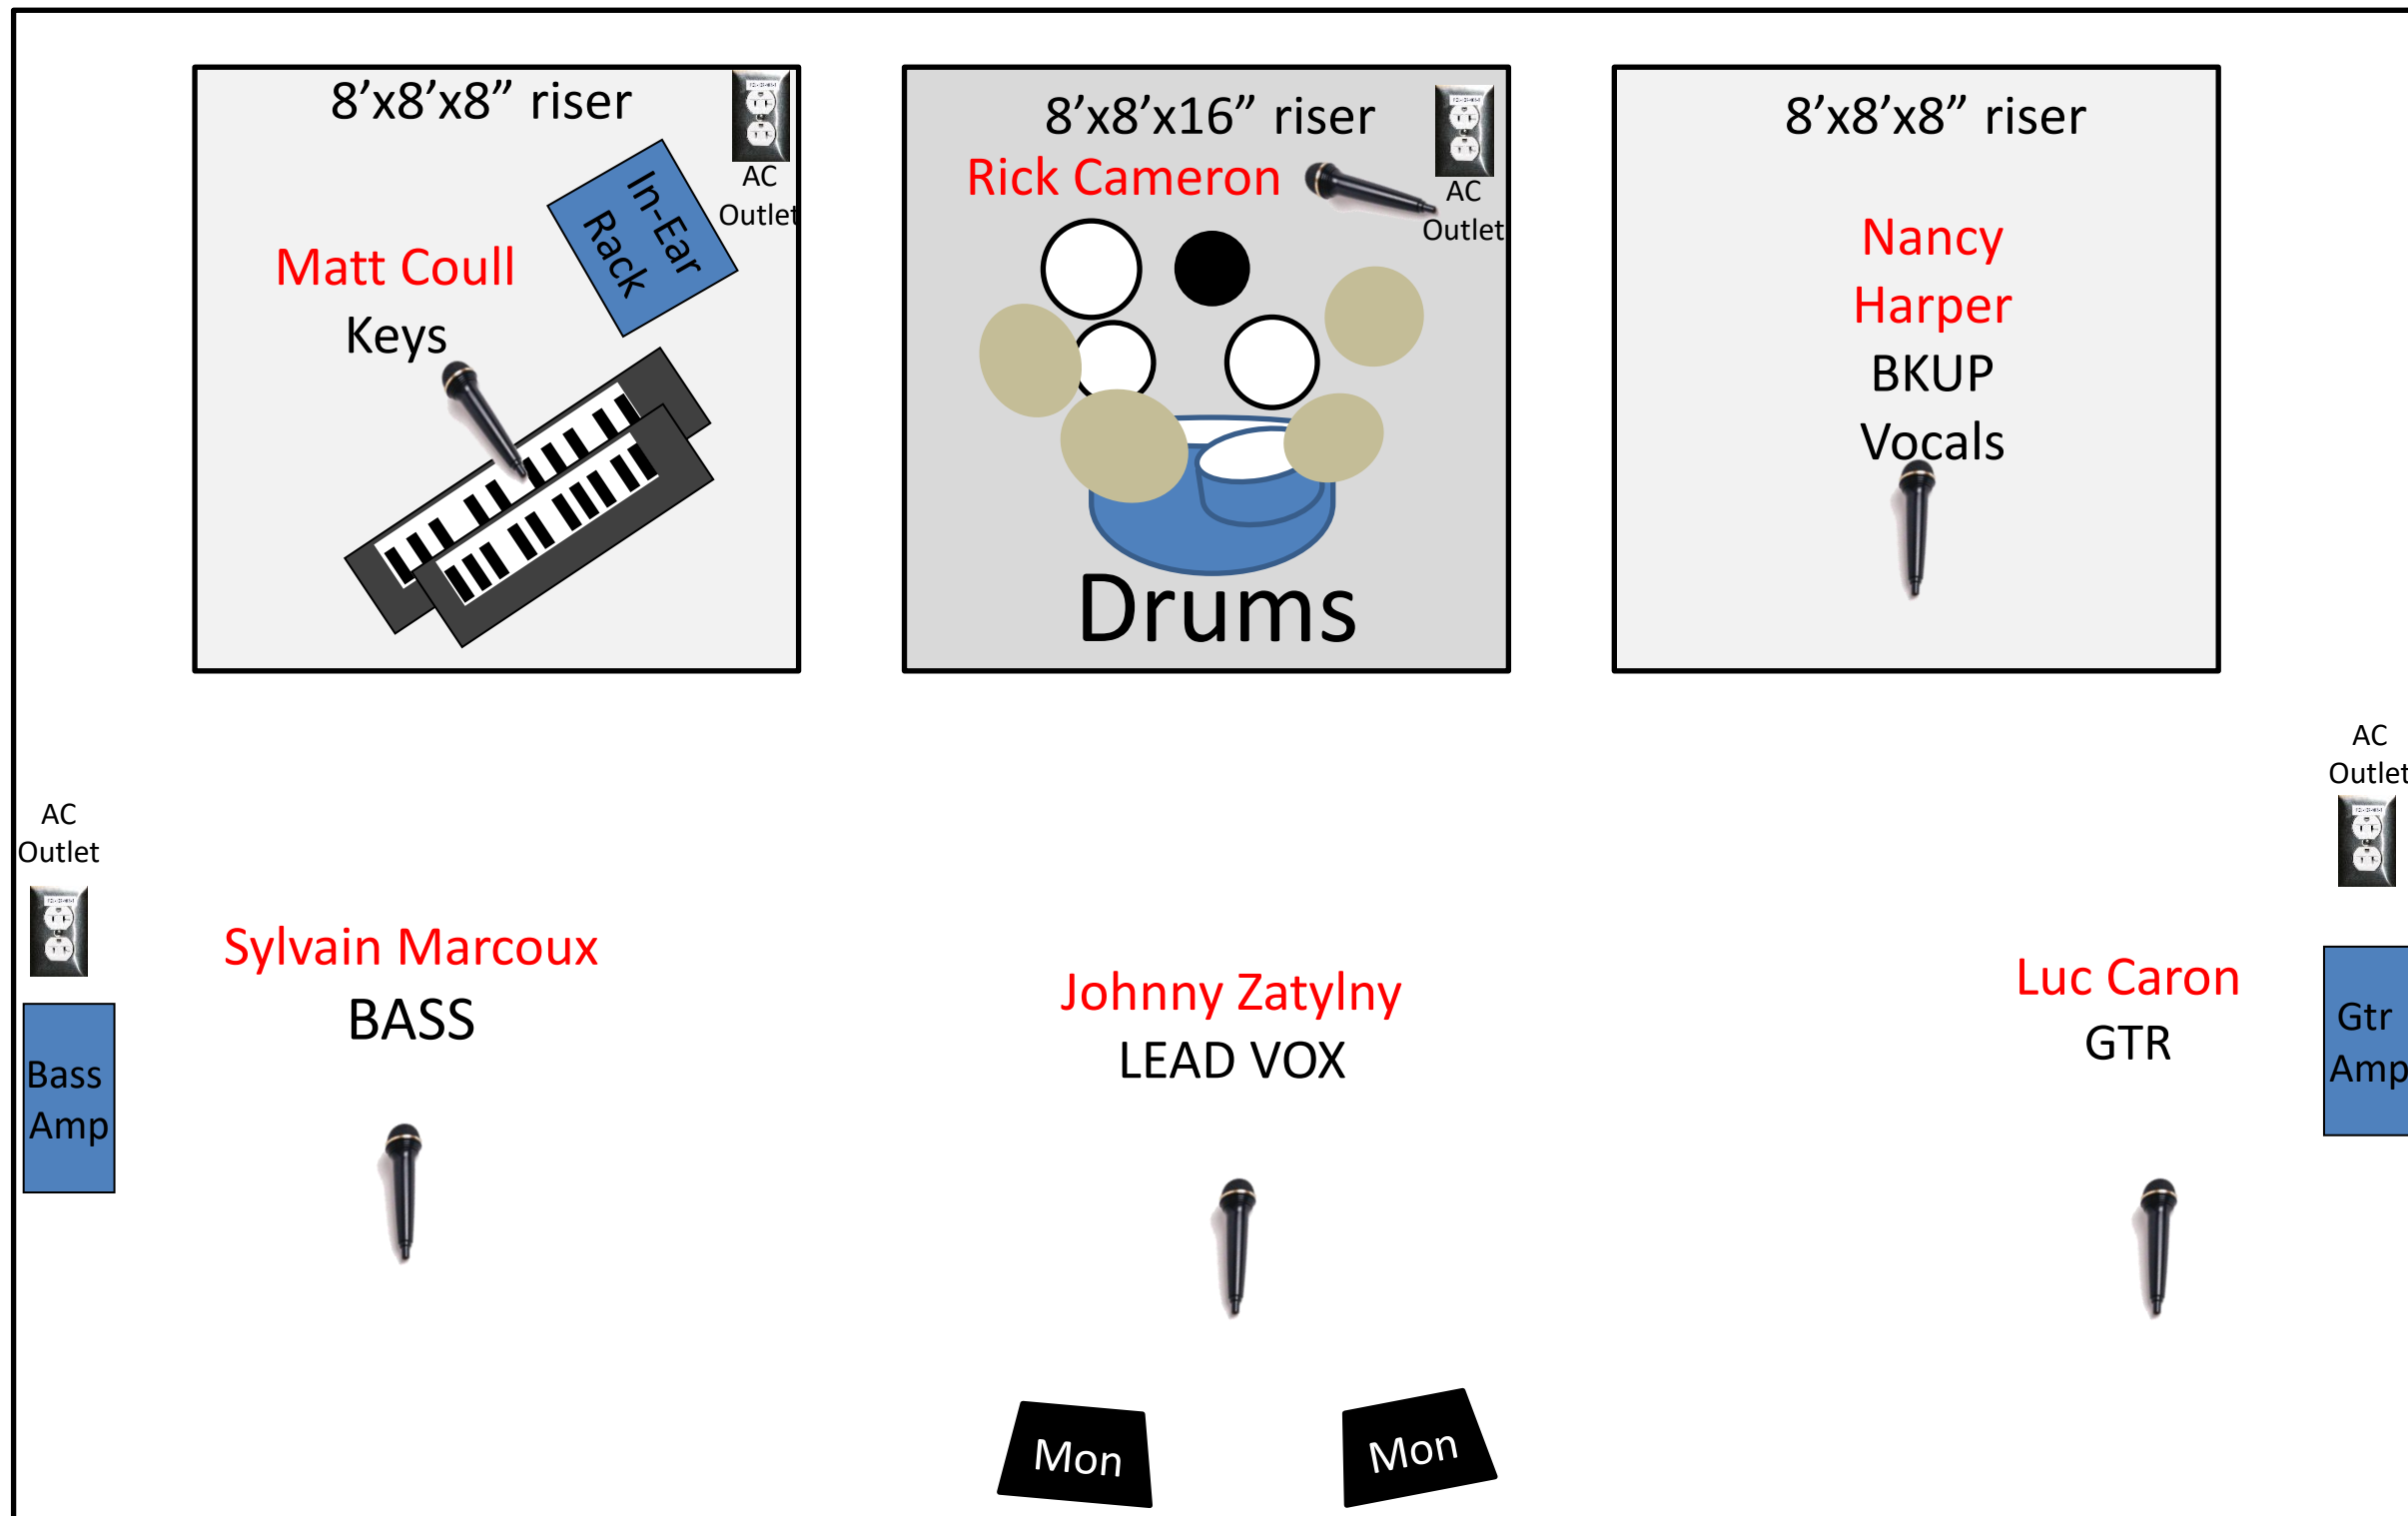

“Queen Flash” – Tribute to Queen
Stage Plot

Standard set-up

V.27

32'

20'

Contact: Matt Coull 1-514-946-5884